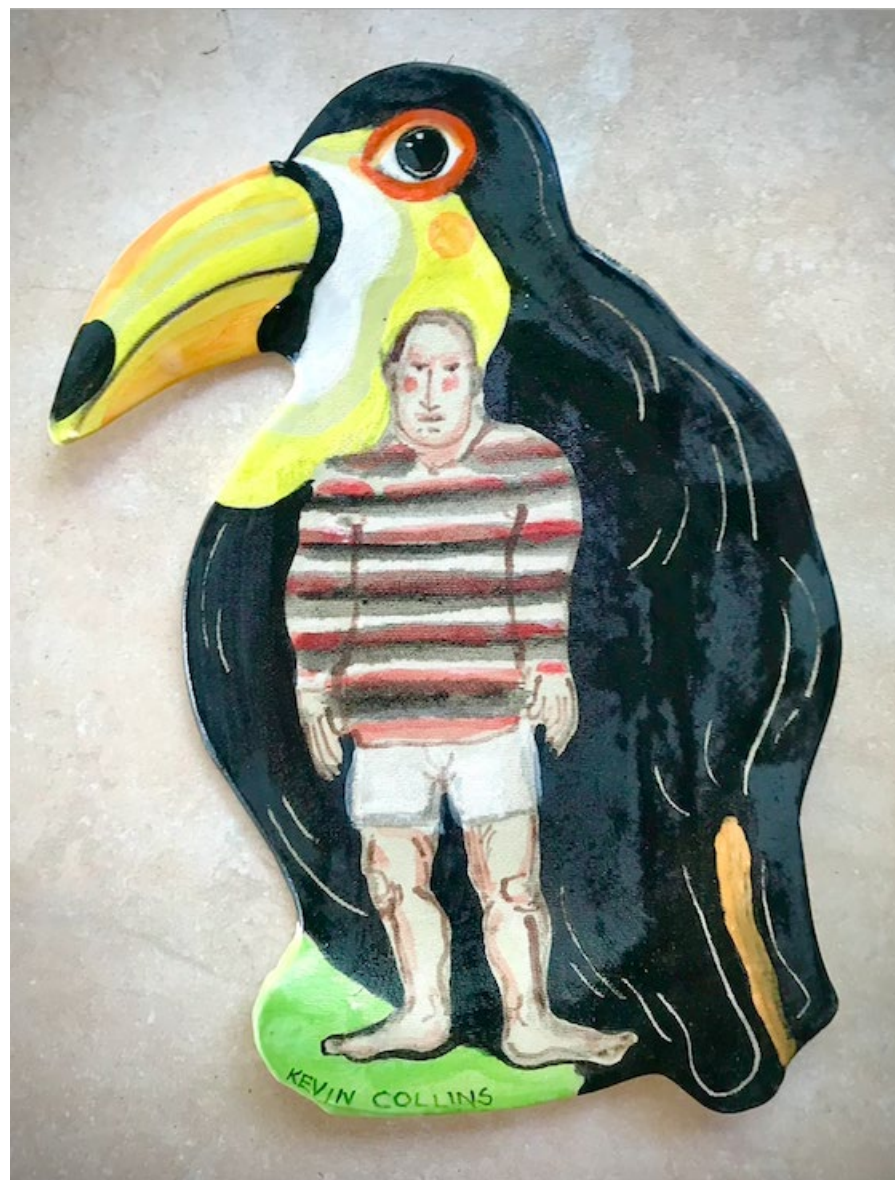

JACO BENADE

Portrait of women in love

2021

Oil on canvas board

50cm x 40cm

R 11 000-00

STEVEN BOSCH

Self portrait with Kahlo, the youngest II
2021

R 3 165-00

KEVIN COLLINS

Pursuit of happiness II
2021
Stoneware
23cm x 20cm

R 3 310-00

KEVIN COLLINS

Queer Bird
2021
Stoneware
28cm x 20cm

R 3 395-00

KEVIN COLLINS