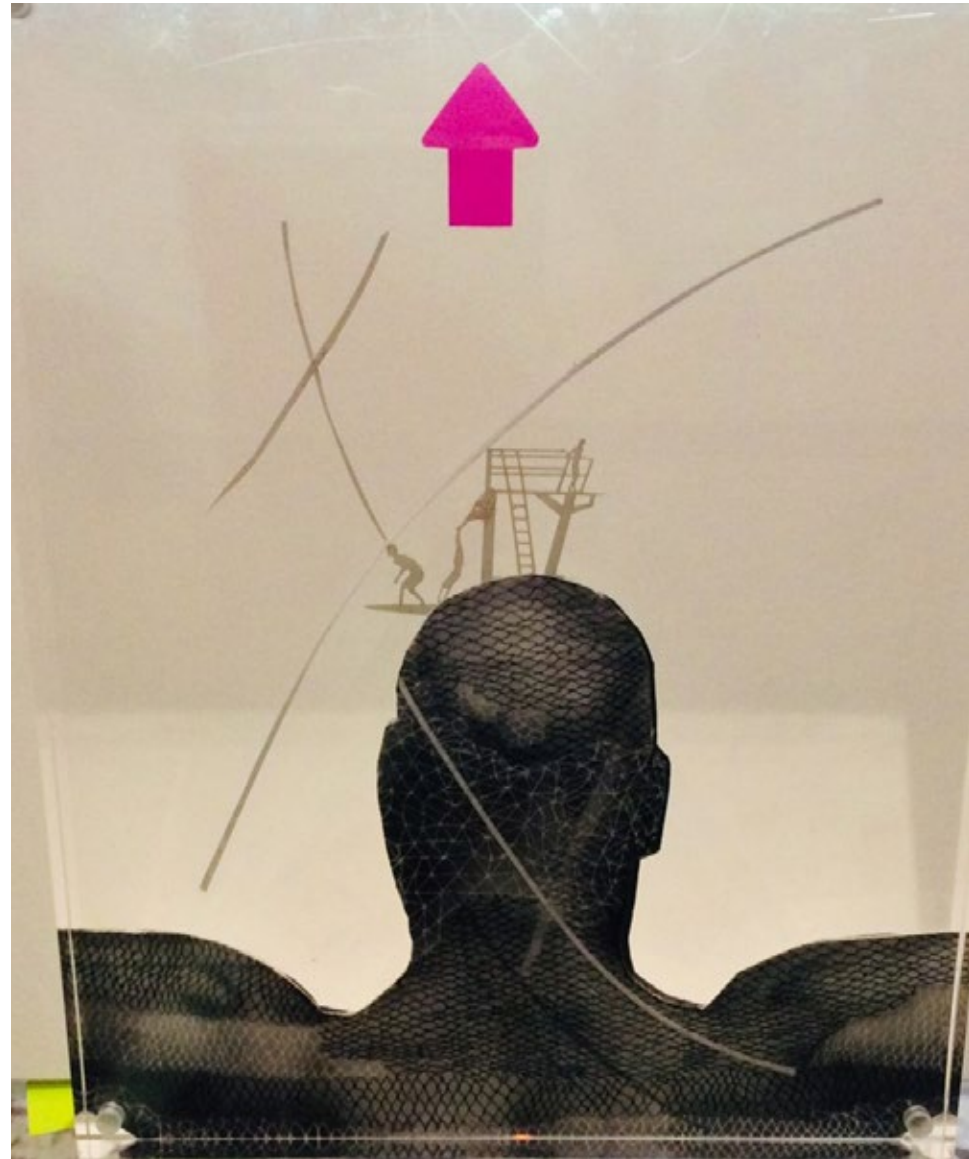

JOHANN DU PLESSIS

Reaching out

2021

Drawing and lazer cut paper in perspex
20cm x 25cm

R 4 312-50