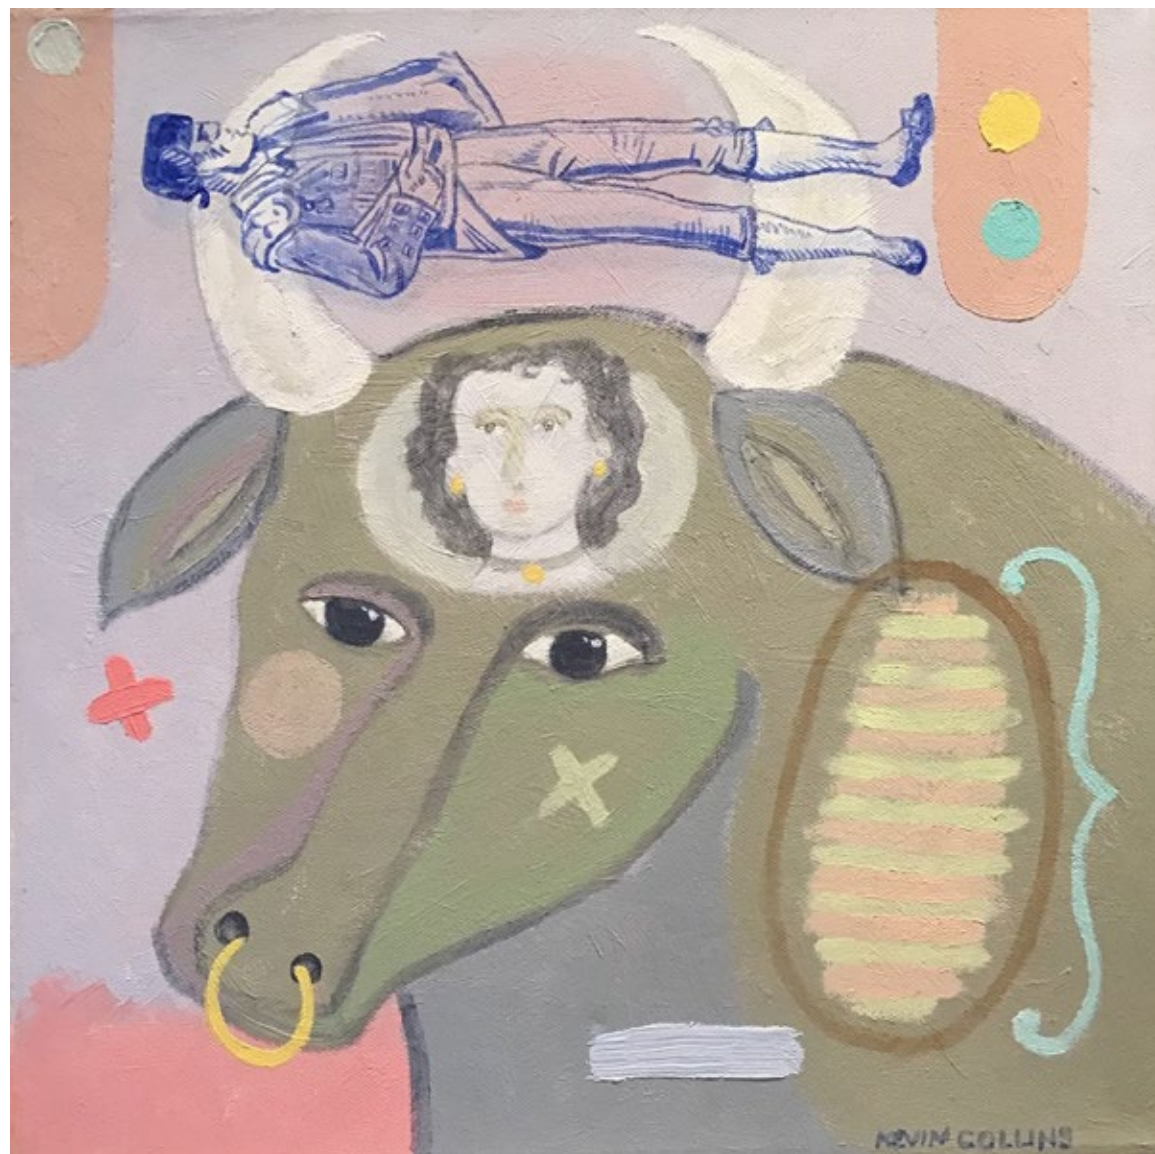

KEVIN COLLINS

True love never dies

2018

Oil on canvas

40cm x 40cm

R 5 750-00