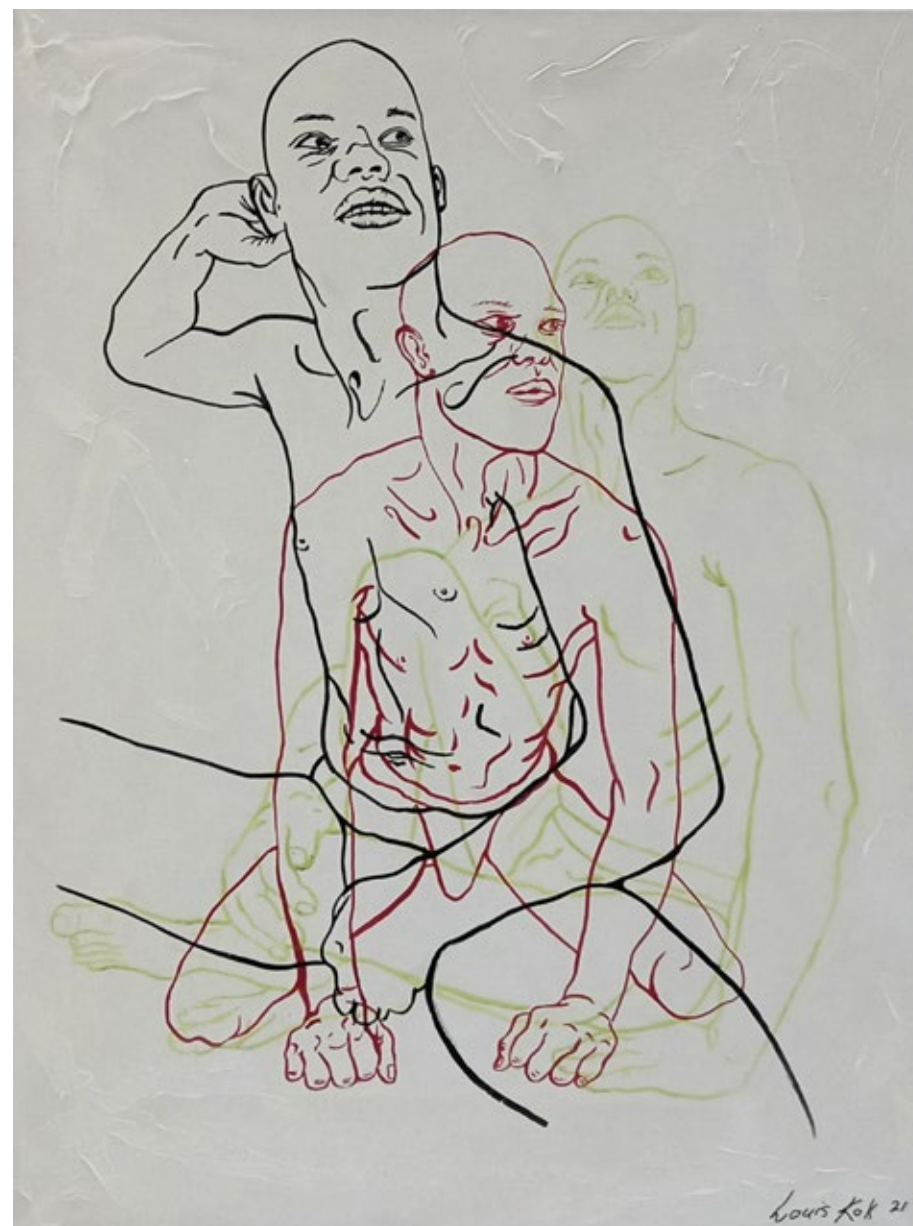

Acrylic and gesso on canvas

122cm x 89cm

R 17 250-00

LOUIS KOK

Boy in red G-string
2021

Acrylic and gesso on canvas
122cm x 89cm

R 17 250-00

LOUIS KOK